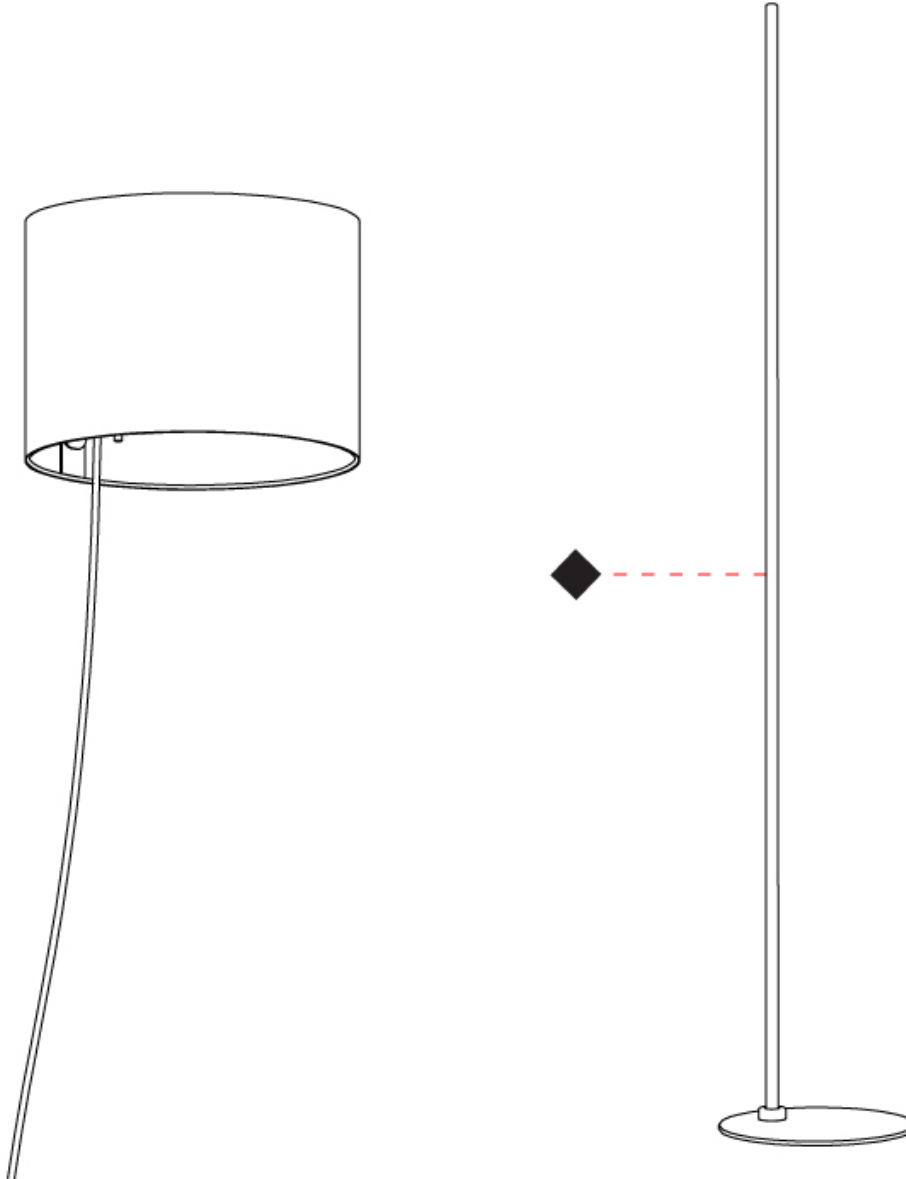

TWAIN PORTABLE

D94045-

PROJECT

TYPE

SPECIFIER

QUANTITY

DATE

D