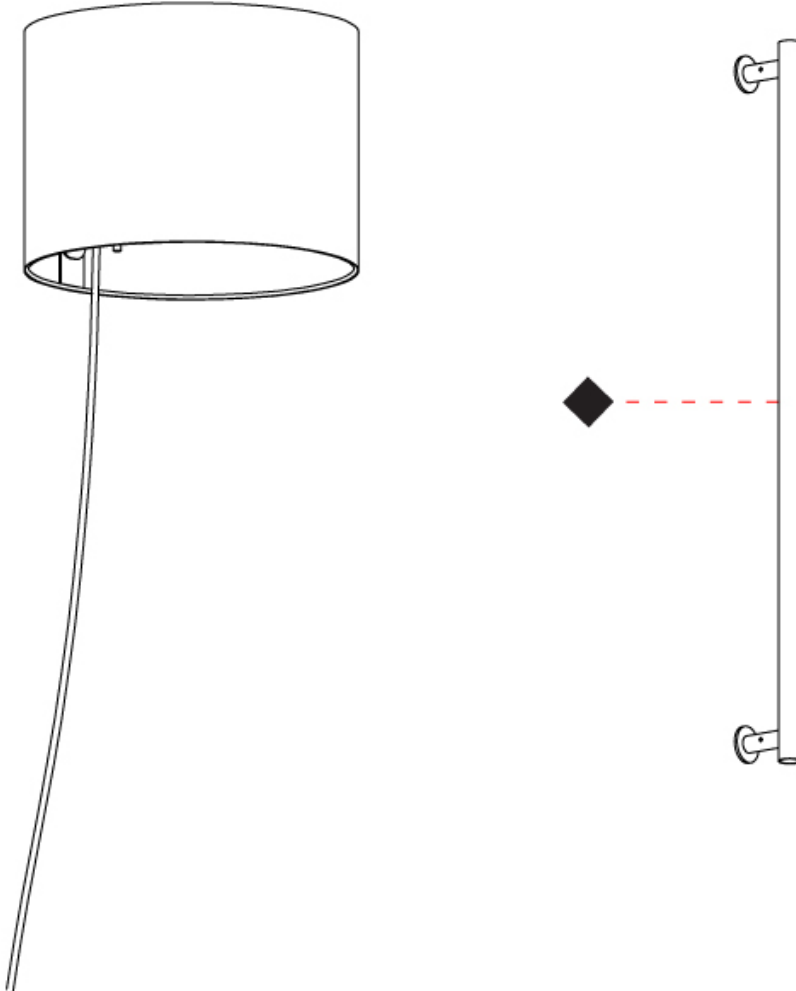

D93249-

PROJECT _____

TYPE _____

SPECIFIER _____

QUANTITY _____

DATE _____

D