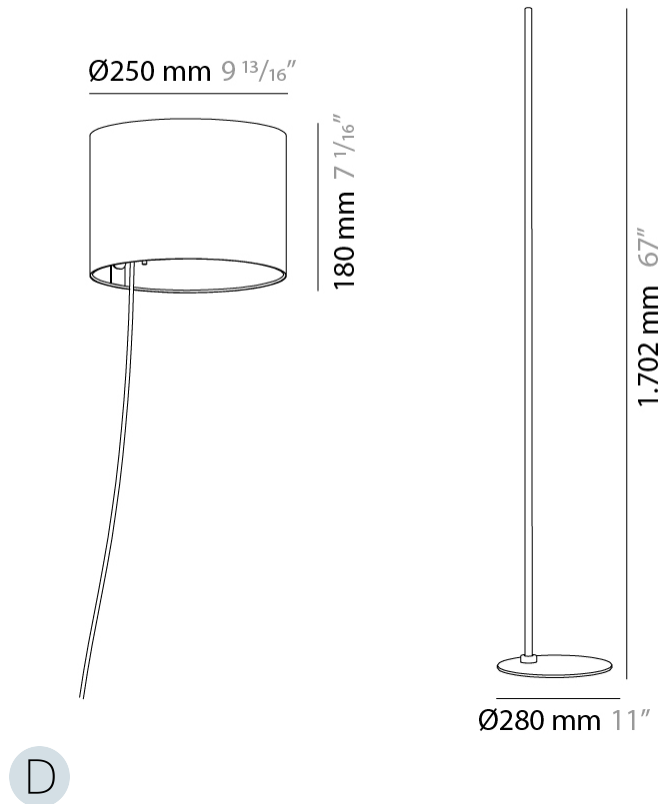

PROJECT
TYPE
SPECIFIER
QUANTITY
DATE

TWAIN PORTABLE

D94045-

base number   Finish
Options

1. To build a product code in our configurator select the specify button on the base model # product page
2. To build a manual product code on this datasheet choose from the options listed below in blue font and add the suffix to the base model #

GENERAL

Series: Twain
Brand: Milan
Division: Design
Mounting Type: Portable
Mounting Location: Floor
Subcategory: Ambient

PHYSICAL

Shape: Cylinder
Diameter (mm): 250
Diameter (in): 9 ¹³/₁₆
Height (mm): 1702
Height (in): 67
Light Distribution: Direct / Indirect
Diffuser: Polyester
Fixture Finish: [MBQ](#) / [MKL](#)
Fixture Material: Aluminum

ELECTRICAL

Number of Lamps: 2
Lamp Type: LED Retrofit
Bulb Included: Bulb Not Included
Total Output Wattage (W): 24
Max. Wattage Per Lamp (W): 12
Lamp Base: E26
Input Voltage (V): 120
Upon Request: 277Vac / GU24

LED

Upon Request: Bolt Down

OPTICAL

RATINGS AND CERTIFICATIONS

Certified By: Certified for North American Standards
IP rating: IP20